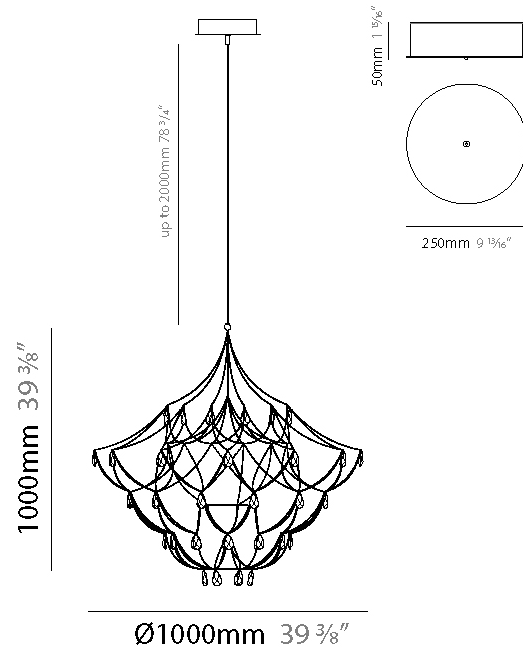

PROJECT	
TYPE	
SPECIFIER	
QUANTITY	
DATE	

CRYSTAL GALAXY SUSPENSION

D101398-

base number	LED Dimming	Color Temperature	Finish Options

1. To build a product code in our configurator select the specify button on the base model # product page
2. To build a manual product code on this datasheet choose from the options listed below in blue font and add the suffix to the base model #

GENERAL

Series: Crystal Galaxy
Brand: Quasar
Division: Design
Mounting Type: Suspension
Mounting Location: Ceiling
Subcategory: Ambient

PHYSICAL

Shape: Abstract
Diameter (mm): 1000
Diameter (in): 39 3/8
Height (mm): 1000
Height (in): 39 3/8
Max. Overall Height (mm): 2000
Max. Overall Height (in): 78 3/4
Light Distribution: Omnidirectional
Fixture Finish: NIC / BRA / BBR
Fixture Material: Metal
Upon Request: Custom Sizes

ELECTRICAL

Number of Lamps: 75 + 1
Lamp Type: LED Retrofit
Input Wattage (W): 31.75
Bulb Included: Bulb Included
Max. Wattage Per Lamp (W): 0.33 + 7
Lamp Base: E10 + GU10
Dimming: 0-10V Dimming / Phase Dimming (120Vac Only)
Driver Included: Yes
Driver Location: Integrated
Driver Type: Constant Voltage - Universal
Driver Class: Class 2
Input Voltage (V): 120 - 277
Output Voltage (V): 12
Lamp Voltage (V): 12

LED

Color Temperature (*K): 2600 / 3000 / 3500
CRI: >90 CRI
Lamp Life (hrs): 50000

OPTICAL

RATINGS AND CERTIFICATIONS

Certified By: Certified for North American Standards
IP rating: IP20