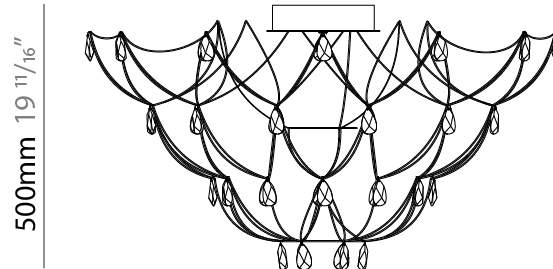

PROJECT	_____
TYPE	_____
SPECIFIER	_____
QUANTITY	_____
DATE	_____

CRYSTAL GALAXY SURFACE

D102029-

base number	LED	Color	Finish
	Dimming	Temperature	Options

1. To build a product code in our configurator select the specify button on the base model # product page
2. To build a manual product code on this datasheet choose from the options listed below in blue font and add the suffix to the base model #

GENERAL

Series: Crystal Galaxy
Brand: Quasar
Division: Design
Mounting Type: Surface
Mounting Location: Ceiling
Subcategory: Ambient

PHYSICAL

Shape: Abstract
Diameter (mm): 1000
Diameter (in): 39 3/8
Height (mm): 500
Height (in): 19 11/16
Light Distribution: Omnidirectional
Weight (kg): 3
Weight (lbs): 6.61
Fixture Finish: NIC / BRA / BBR
Fixture Material: Metal
Upon Request: Custom Sizes

ELECTRICAL

Number of Lamps: 66
Lamp Type: LED Retrofit
Input Wattage (W): 21.78
Bulb Included: Bulb Included
Max. Wattage Per Lamp (W): 0.33
Lamp Base: E10
Dimming: 0-10V Dimming / Phase Dimming (120Vac Only)
Driver Included: Yes
Driver Location: Integrated
Driver Type: Constant Voltage - Universal
Driver Class: Class 2
Input Voltage (V): 120 - 277
Output Voltage (V): 12
Lamp Voltage (V): 12

LED

Color Temperature (°K): 2600 / 3000 / 3500
Max. Delivered Lumen (lm): 1518 (2600K)
CRI: >80 CRI
Lamp Life (hrs): 50000

OPTICAL

RATINGS AND CERTIFICATIONS

Certified By: Certified for North American Standards
IP rating: IP20

Ø1000mm 39 3/8"